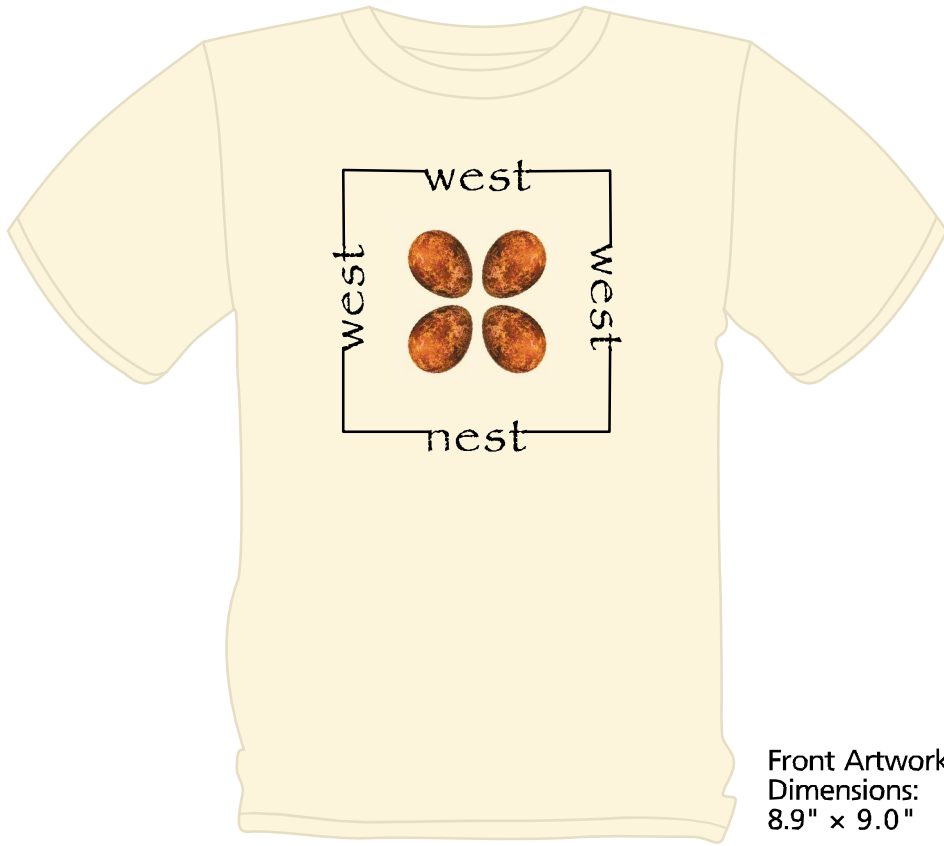

2010 Special Edition

Front Artwork
Dimensions:
8.9" x 9.0"

Back Artwork
Dimensions:
3.5" x 3.9"